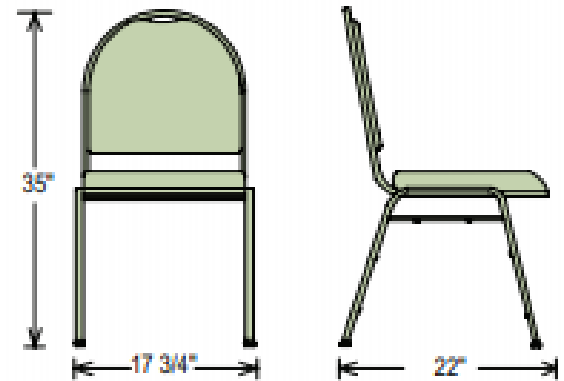

Color Options Available:

Fabric Upholstery

Black