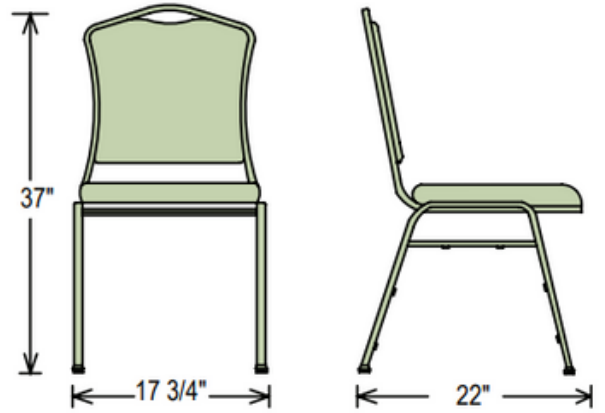

SILHOUETTE STACK CHAIR 9300 SERIES

The 9300 Silhouette stack chair is durable and classy enough to use in your busiest social setting, be it a dining room or corporate banquet hall. It features a strong square 18-gauge steel frame plus an under-seat H-shaped brace for extra support.

9300 Series:

Model 9361-BT Shown

All the features of an expensive stack chair at an economical price!

300 lb. Weight Capacity

Dimensions:

Color Options Available:

Fabric/Frame Options

Vinyl/Frame Options

Let us help you find the perfect storage & transport solution for your Silhouette Stacking chairs!

#DY81 Stack Chair Dolly
Capacity: 8-10 chairs
Dimensions: 22¾"W X 23½"D X 5.75"H

#DY9000 Stack Chair Dolly
Capacity: 12 chairs
Dimensions: 18"W X 34"D X 52"H