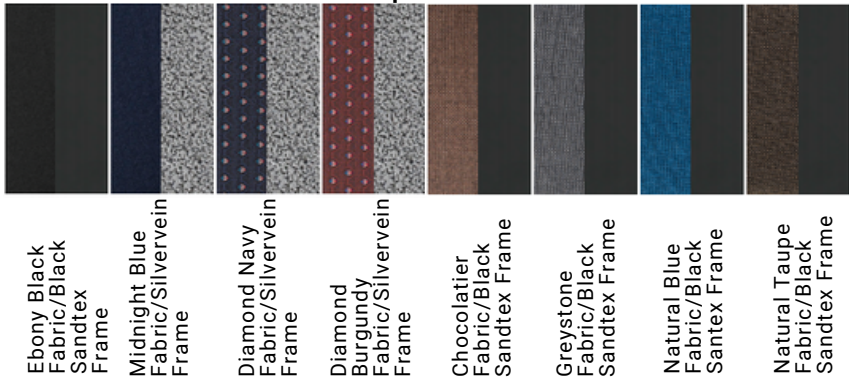

SILHOUETTE STACK CHAIR 9300 SERIES

The 9300 Silhouette stack chair is durable and classy enough to use in your busiest social setting, be it a dining room or corporate banquet hall. It features a strong square 18-gauge steel frame plus an under-seat H-shaped brace for extra support.

9300 Series:

Model 9361-BT Shown

All the features of an expensive stack chair at an economical price!

300 lb. Weight Capacity

Dimensions:

Color Options Available:

Fabric/Frame Options

Vinyl/Frame Options