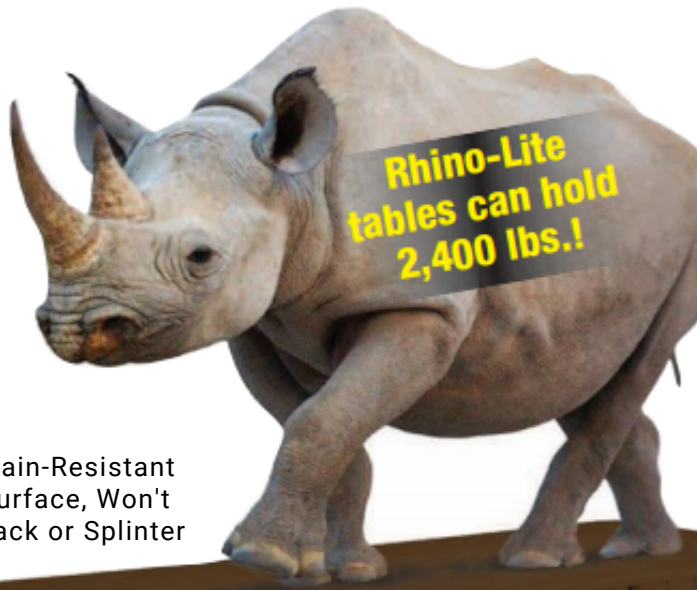

# RHINO TABLES

Rhino tables are HEAVY-DUTY, resin tables. They have been independently tested and rated at 2400 lbs. capacity. Weather resistant and low maintenance, these Rhino tables never need refinishing.

5 Year Limited Warranty!

Stain-Resistant Surface, Won't Crack or Splinter

Weather Resistant & Maintenance Free

Auto-Locking Steel Wishbone Legs & Frame

Never Needs Sanding or Refinishing

Non-Marking Plastic Floor Glides